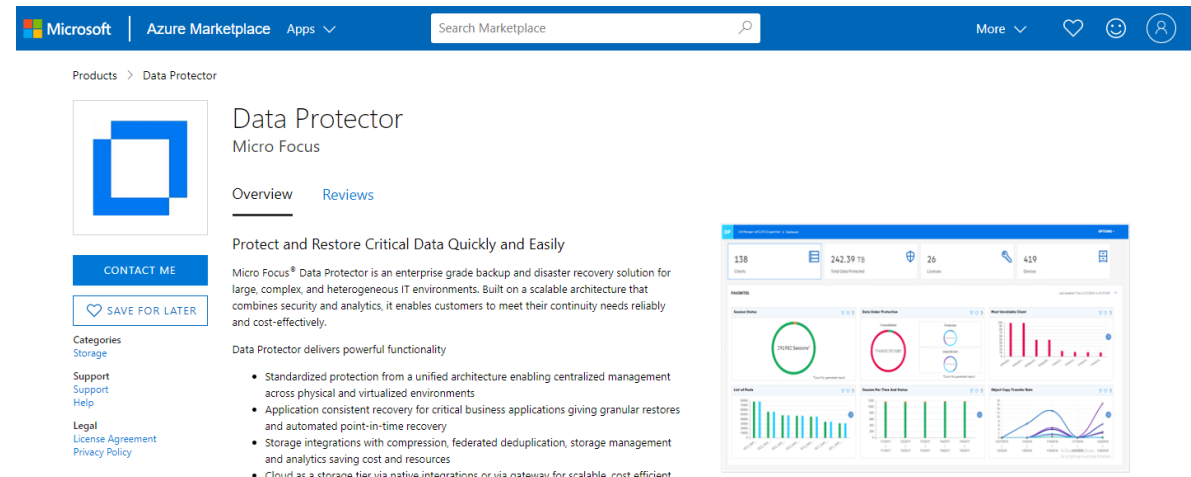

Microsoft Azure - Data Protector Listing

- Microsoft Azure Marketplace
- Microsoft AppSource
  - Micro Focus portfolio products:
  - SMAX, HCM, VMX
- White papers
- Case studies
  - [Microsoft Azure](#)
  - [Microsoft AppSource](#)